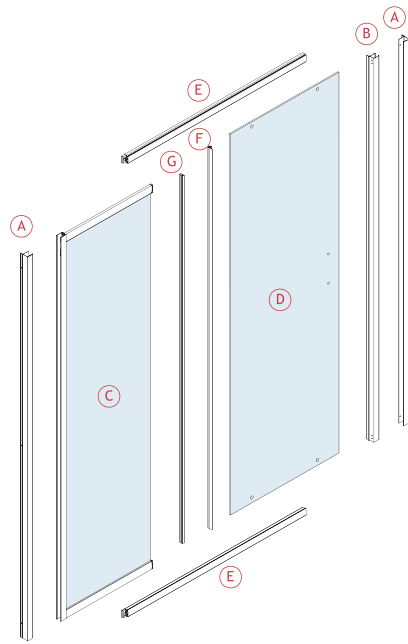

BEFORE YOU INSTALL YOUR CAPELLA SHOWER ENCLOSURE PLEASE READ ALL INSTRUCTIONS. FAILURE TO DO SO MAY LEAD TO INVALIDATION OF YOUR WARRANTY

- The shower tray **MUST** be fitted level, tiled in and sealed along its entire wall length.
- Glass door edges are vulnerable. Contact with hard surfaces may result in glass breakage.
- The shower enclosure should be sealed on the outside using silicone sealant.
- Check walls for electrical cabling or water pipes before drilling.

Slimline Capella

Installation Instructions

ITEM		Quant.	ITEM		Quant.
(H)		1 Pc	(P)		12 Pc
(I)		2 Pc	(Q)		2 Pc
(J)		2 Pc	(R)		1+1 Pc
(K)		4 Pc	(S)		2 Pc
(L)		6 Pc	(T)		1+1 Pc
(M)		6 Pc	(U)		1 Pc
(N)		12 Pc	(V)		2 Pc
(O)		6 Pc			