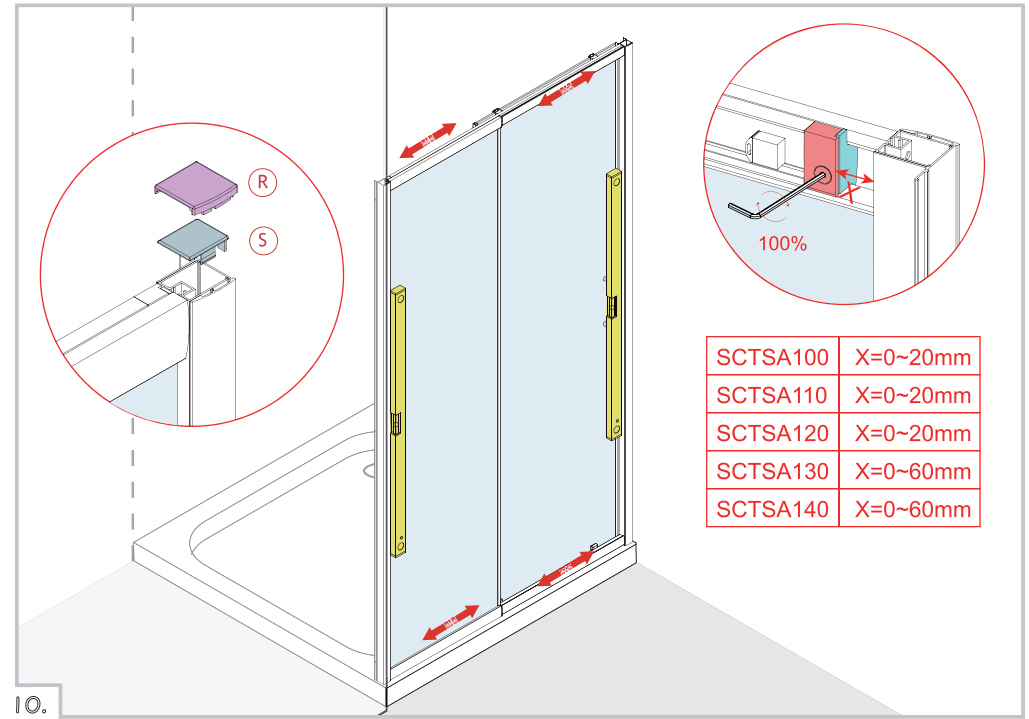

Slimline Capella

Installation Instructions

ITEM		Quant.	ITEM		Quant.
(H)		1 Pc	(P)		12 Pc
(I)		2 Pc	(Q)		2 Pc
(J)		2 Pc	(R)		1+1 Pc
(K)		4 Pc	(S)		2 Pc
(L)		6 Pc	(T)		1+1 Pc
(M)		6 Pc	(U)		1 Pc
(N)		12 Pc	(V)		2 Pc
(O)		6 Pc			

2.