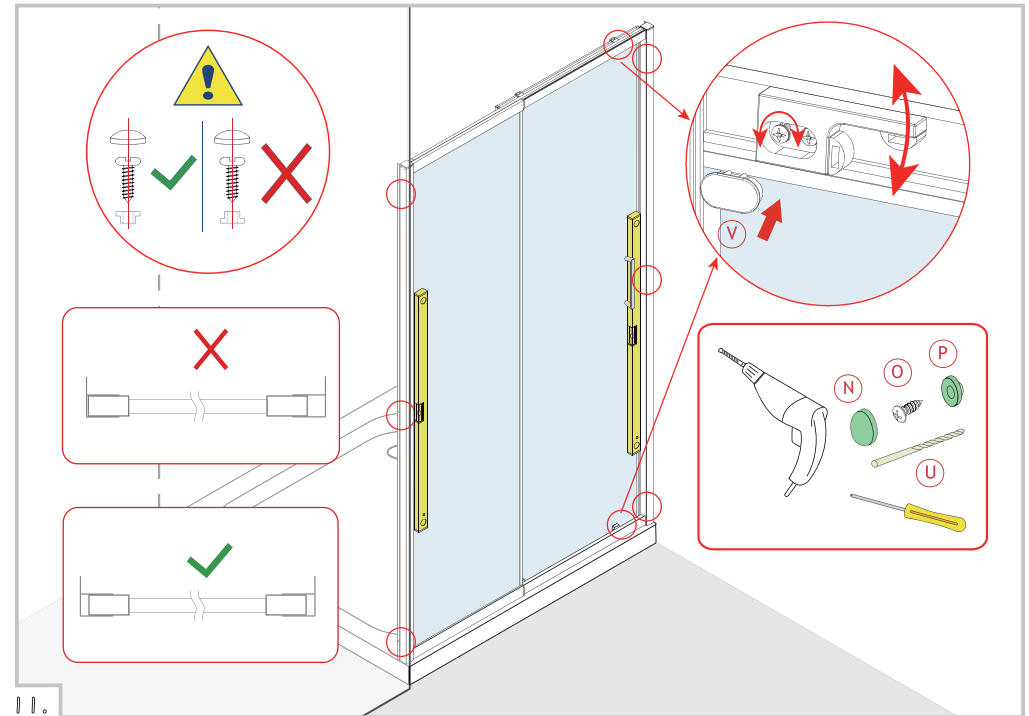

Slimline Capella

Installation Instructions

ITEM		Quant.	ITEM		Quant.
(H)		1 Pc	(P)		12 Pc
(I)		2 Pc	(Q)		2 Pc
(J)		2 Pc	(R)		1+1 Pc
(K)		4 Pc	(S)		2 Pc
(L)		6 Pc	(T)		1+1 Pc
(M)		6 Pc	(U)		1 Pc
(N)		12 Pc	(V)		2 Pc
(O)		6 Pc			

2.

7.