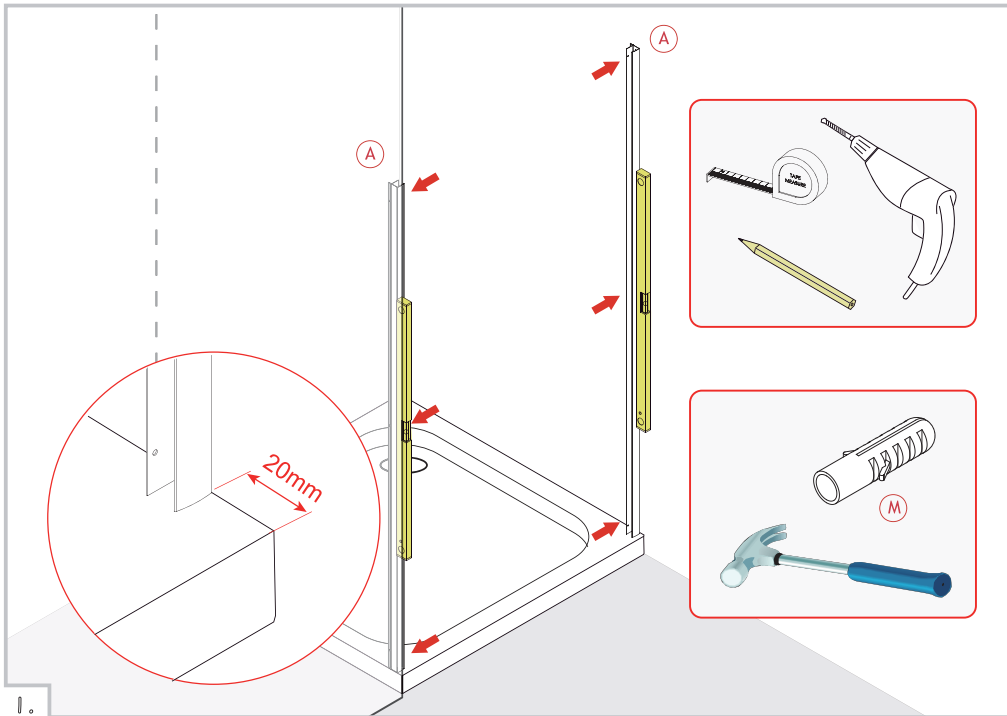

BEFORE YOU INSTALL YOUR CAPELLA SHOWER ENCLOSURE PLEASE READ ALL INSTRUCTIONS. FAILURE TO DO SO MAY LEAD TO INVALIDATION OF YOUR WARRANTY

- The shower tray **MUST** be fitted level, tiled in and sealed along its entire wall length.
- Glass door edges are vulnerable. Contact with hard surfaces may result in glass breakage.
- The shower enclosure should be sealed on the outside using silicone sealant.
- Check walls for electrical cabling or water pipes before drilling.

Slimline Capella

Installation Instructions

ITEM		Quant.	ITEM		Quant.
(H)		1 Pc	(P)		12 Pc
(I)		2 Pc	(Q)		2 Pc
(J)		2 Pc	(R)		1+1 Pc
(K)		4 Pc	(S)		2 Pc
(L)		6 Pc	(T)		1+1 Pc
(M)		6 Pc	(U)		1 Pc
(N)		12 Pc	(V)		2 Pc
(O)		6 Pc			